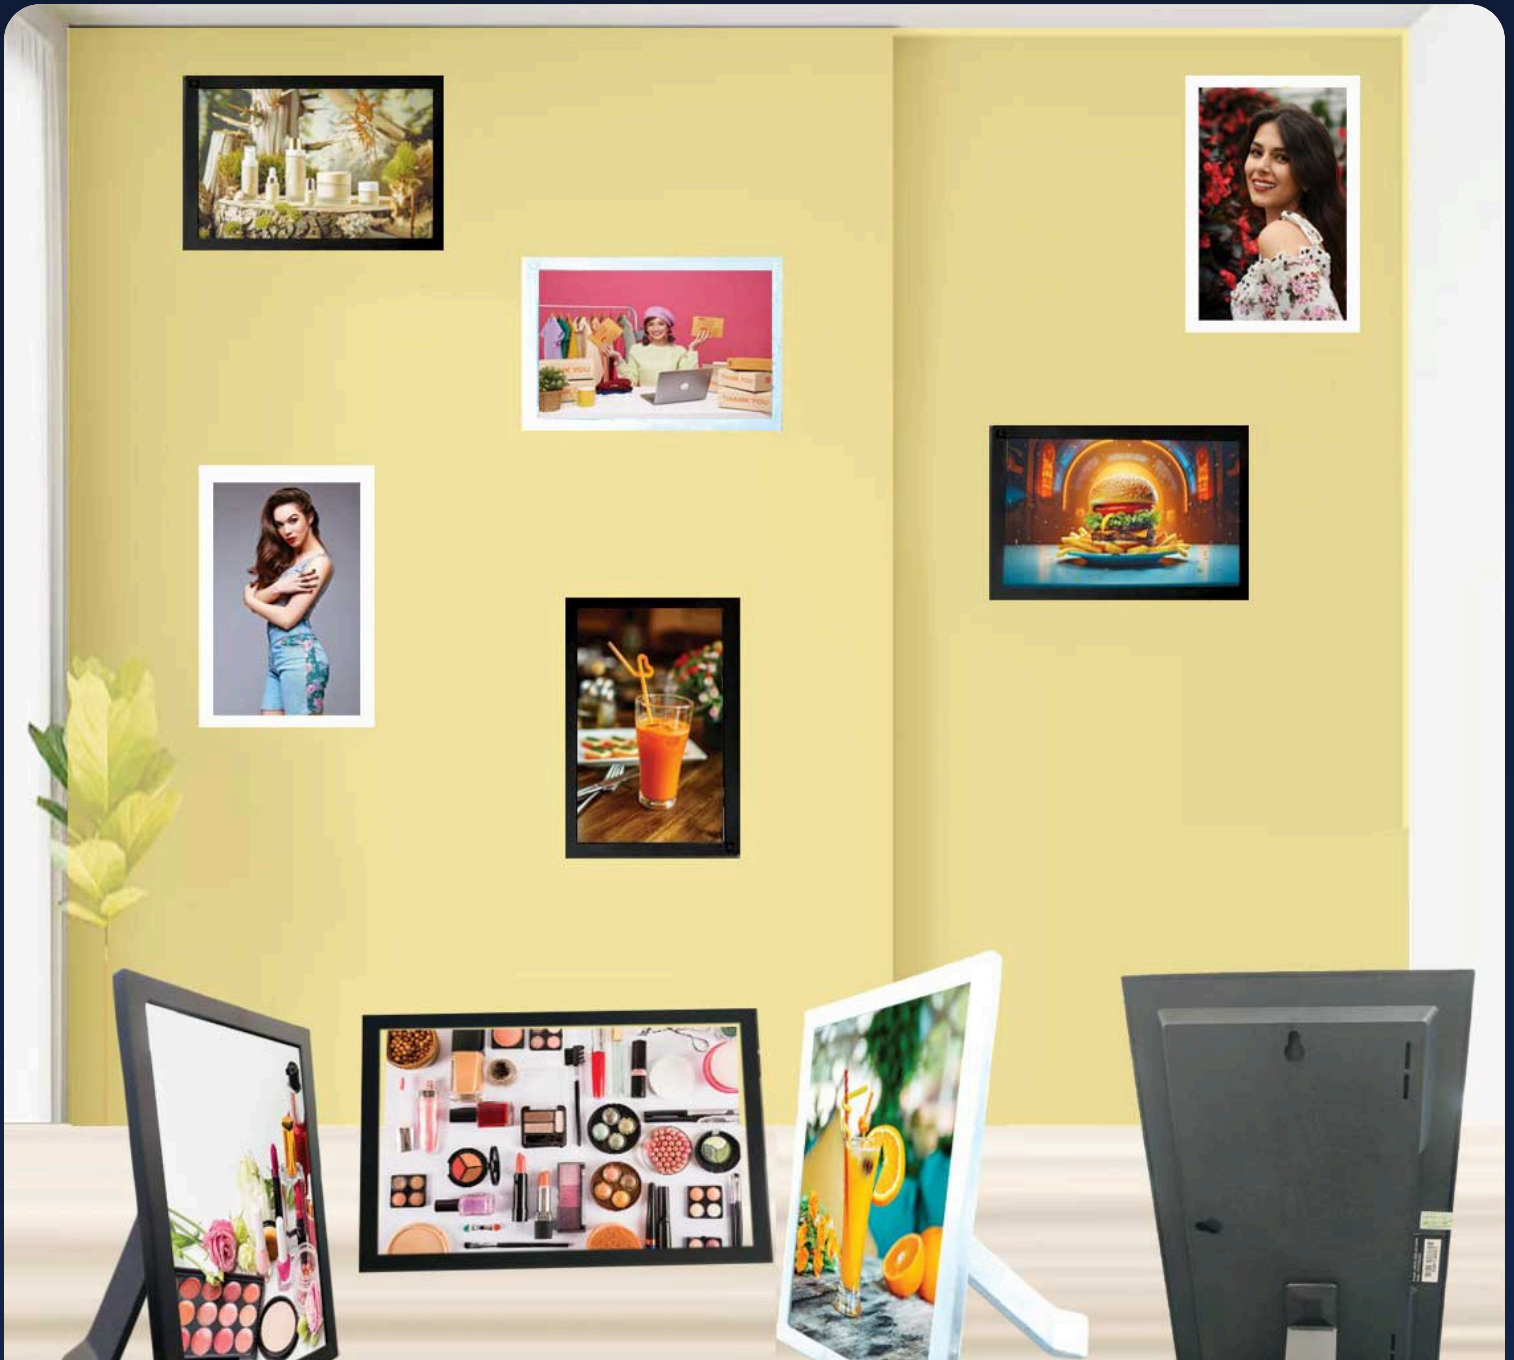

ALL-IN-ONE ANDROID POS DISPLAY

10.1" Android **Touch** Signage Display

The Smart All-in-One Android POS Display for Modern Retail Counters — accept payments, run advertisements and show bills, all on a single touch screen.

MODEL **BNX10**

Dynamic QR
BHIM UPI Collection

Digital Signage
Advertising

Bill View
Customer Facing

The Smart All-in-One Android POS Display for Modern Retail Counters

The Bonrix BNX10 sits on your billing counter and works three ways at once – collecting digital payments, playing your promotions, and showing the customer their bill. One compact 10.1" touch device replaces three separate gadgets.

BHIM UPI

Dynamic Amount

Contactless

Instant Settle

01

Digital Signage for Advertisement

Between transactions, the same screen turns into a vibrant **advertising display** – loop product images, offers and videos via USB autoplay or optional cloud signage software to boost in-store sales.

USB Autoplay

Cloud Signage

Images & Video

Promotions

02

Customer-Facing Display for Bill View at POS

Build trust at checkout by letting customers **see their bill** line-by-line as it is created at the POS. Item names, quantities and the final payable amount appear clearly on the customer side of the counter.